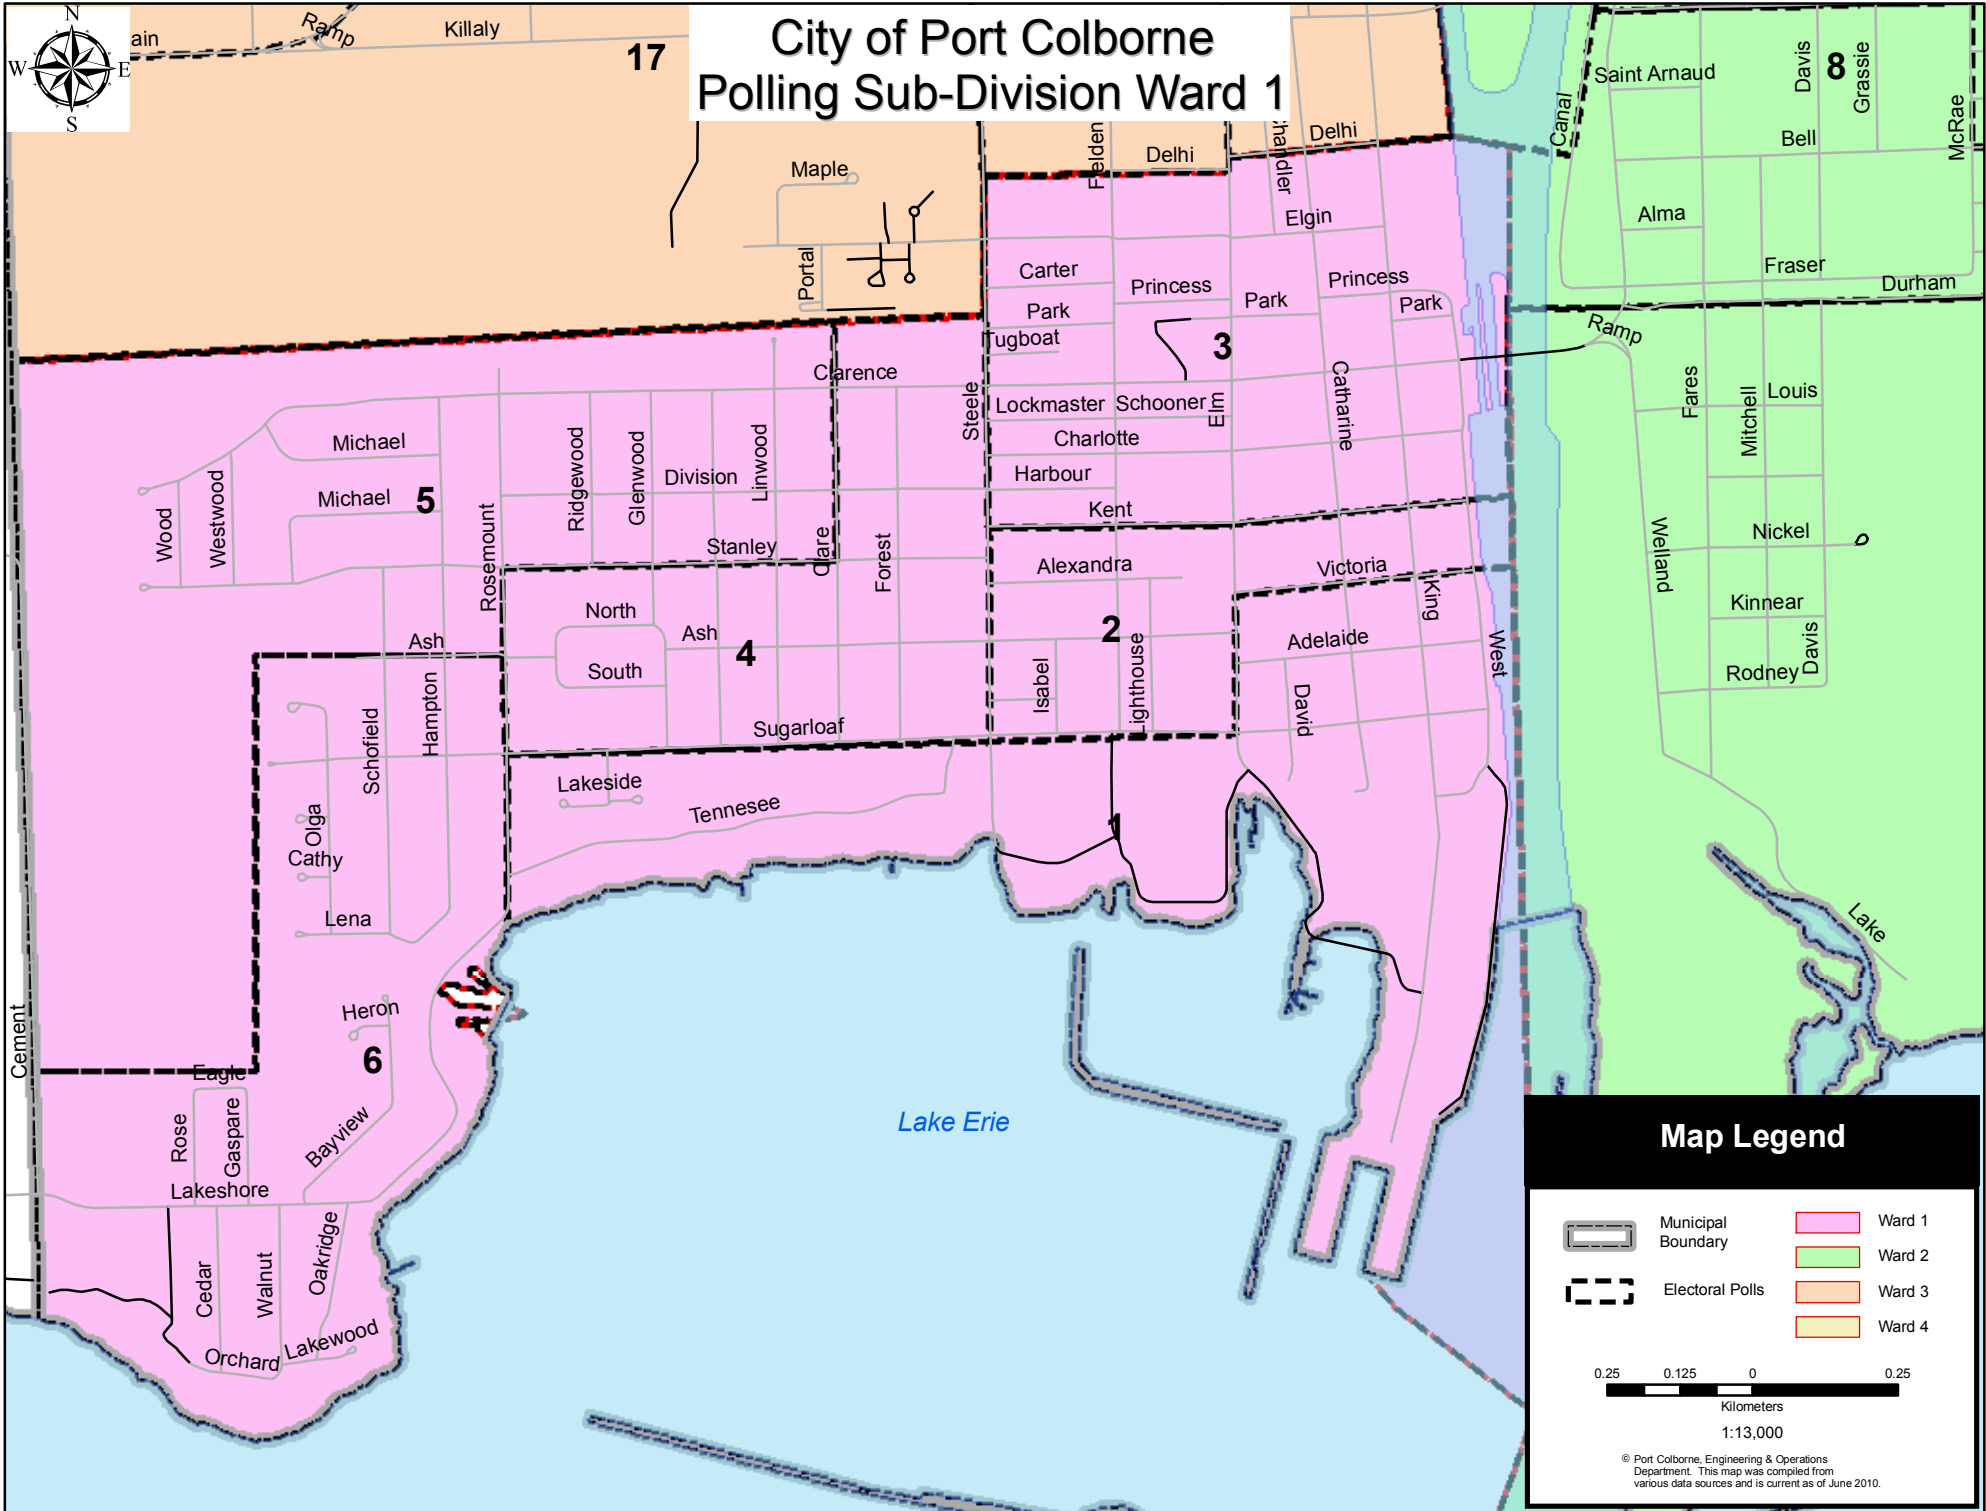

City of Port Colborne Polling Sub-Division Ward 1

Map Legend

	Municipal Boundary		Ward 1
	Electoral Polls		Ward 2
			Ward 3
			Ward 4

0.25 0.125 0 0.25
Kilometers
1:13,000

© Port Colborne, Engineering & Operations Department. This map was compiled from various data sources and is current as of June 2010.