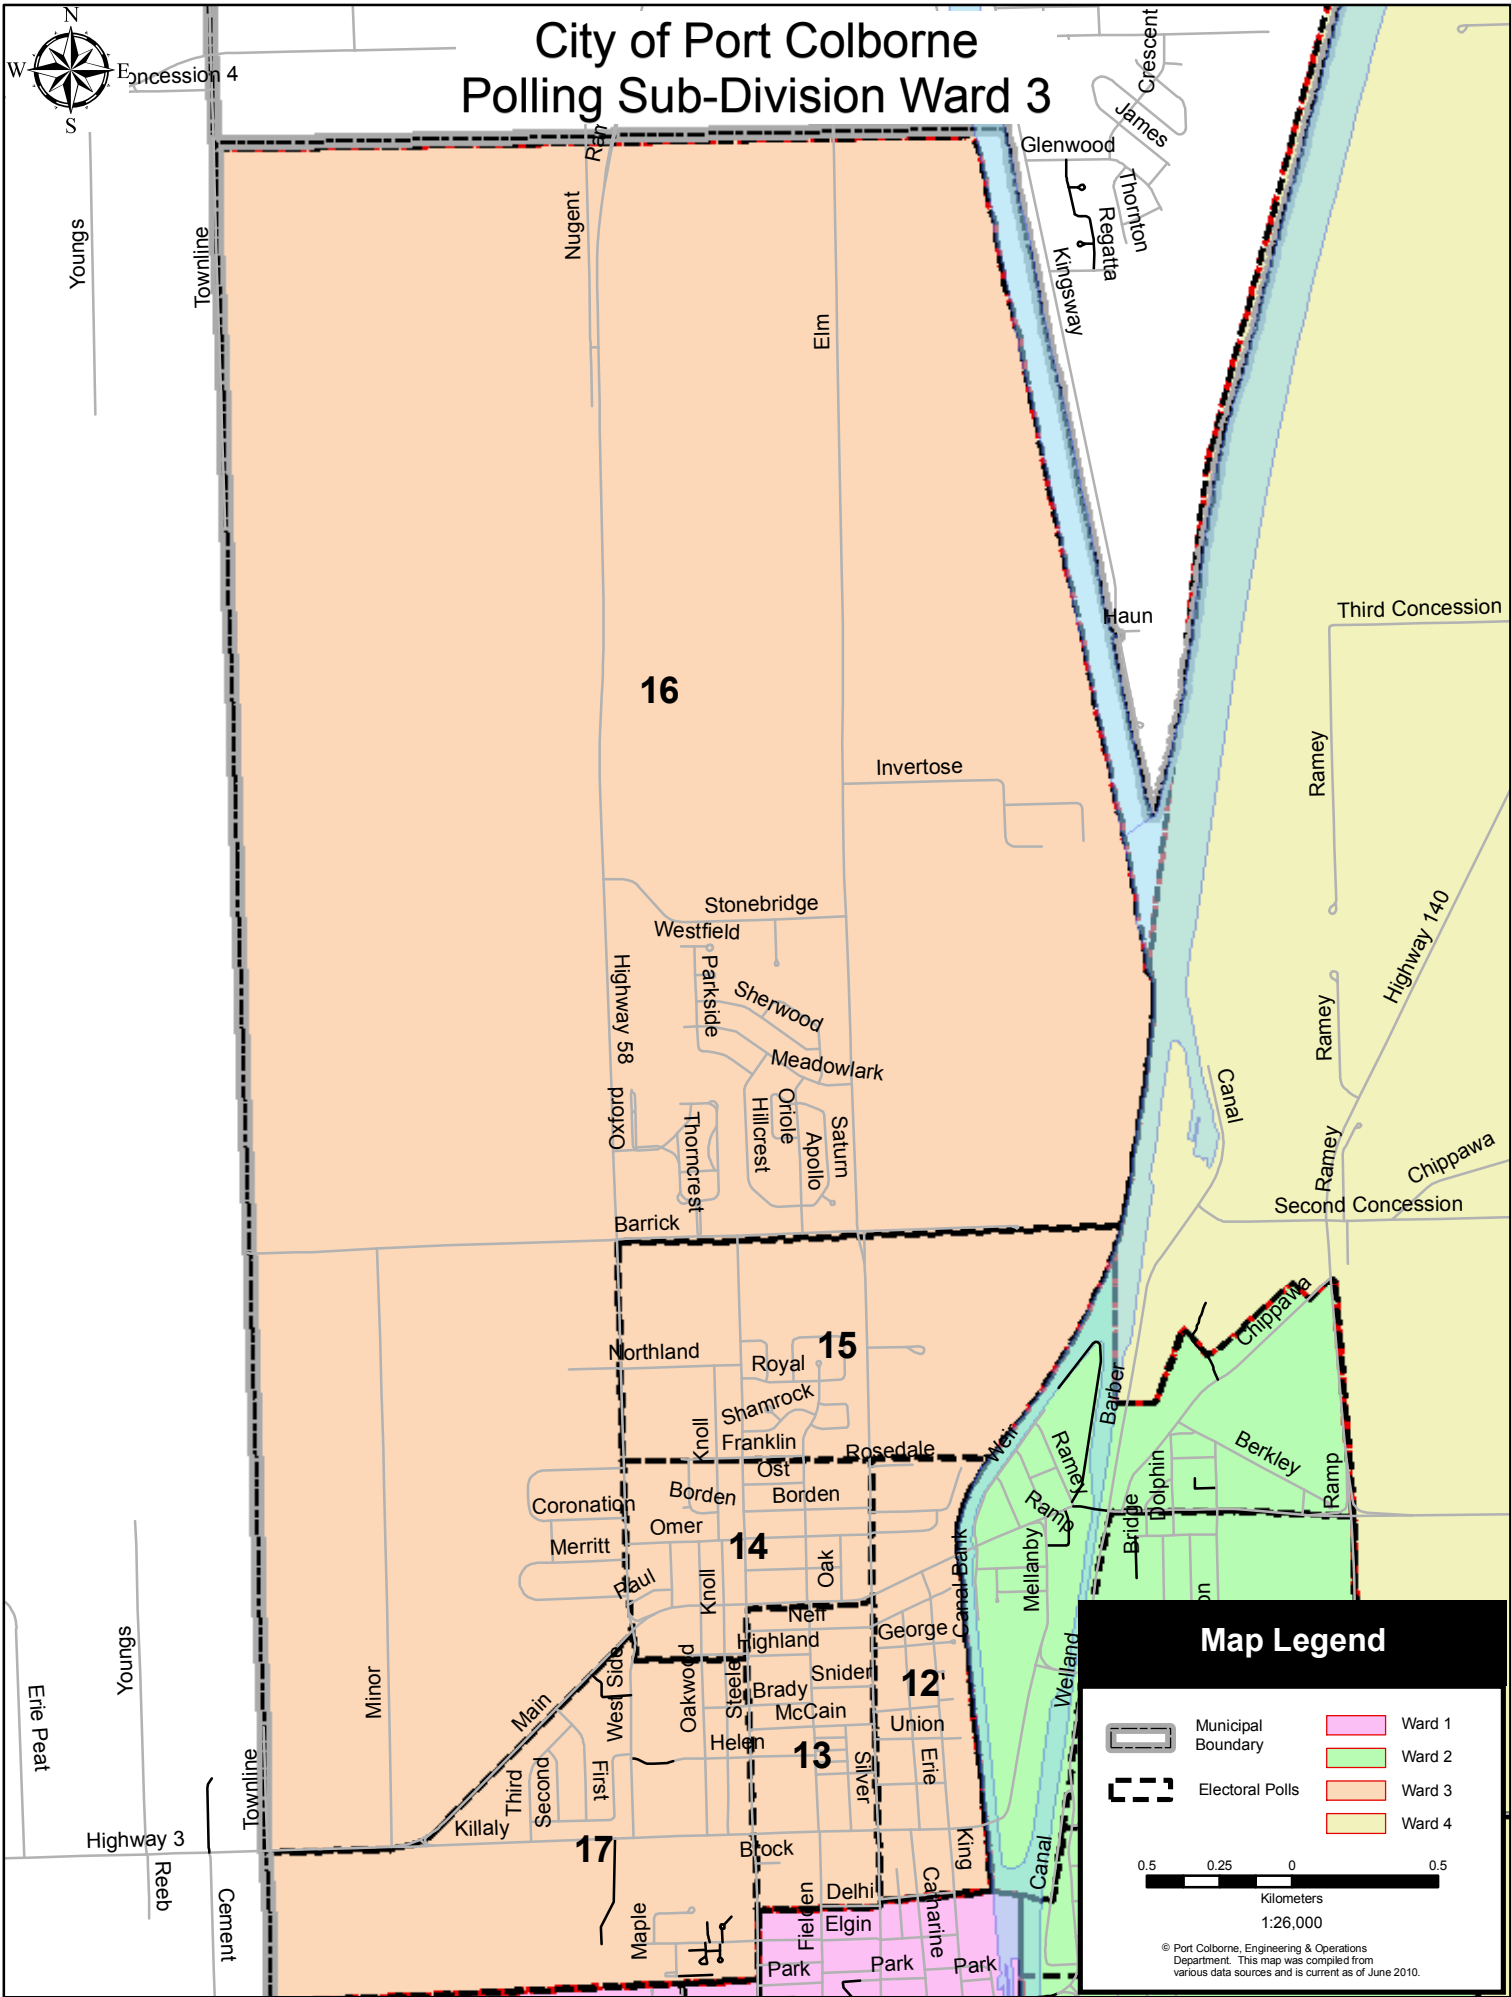

City of Port Colborne Polling Sub-Division Ward 3

Map Legend

	Municipal Boundary		Ward 1
	Electoral Polls		Ward 2
			Ward 3
			Ward 4

0.5 0.25 0 0.5
Kilometers
1:26,000

© Port Colborne, Engineering & Operations Department. This map was compiled from various data sources and is current as of June 2010.