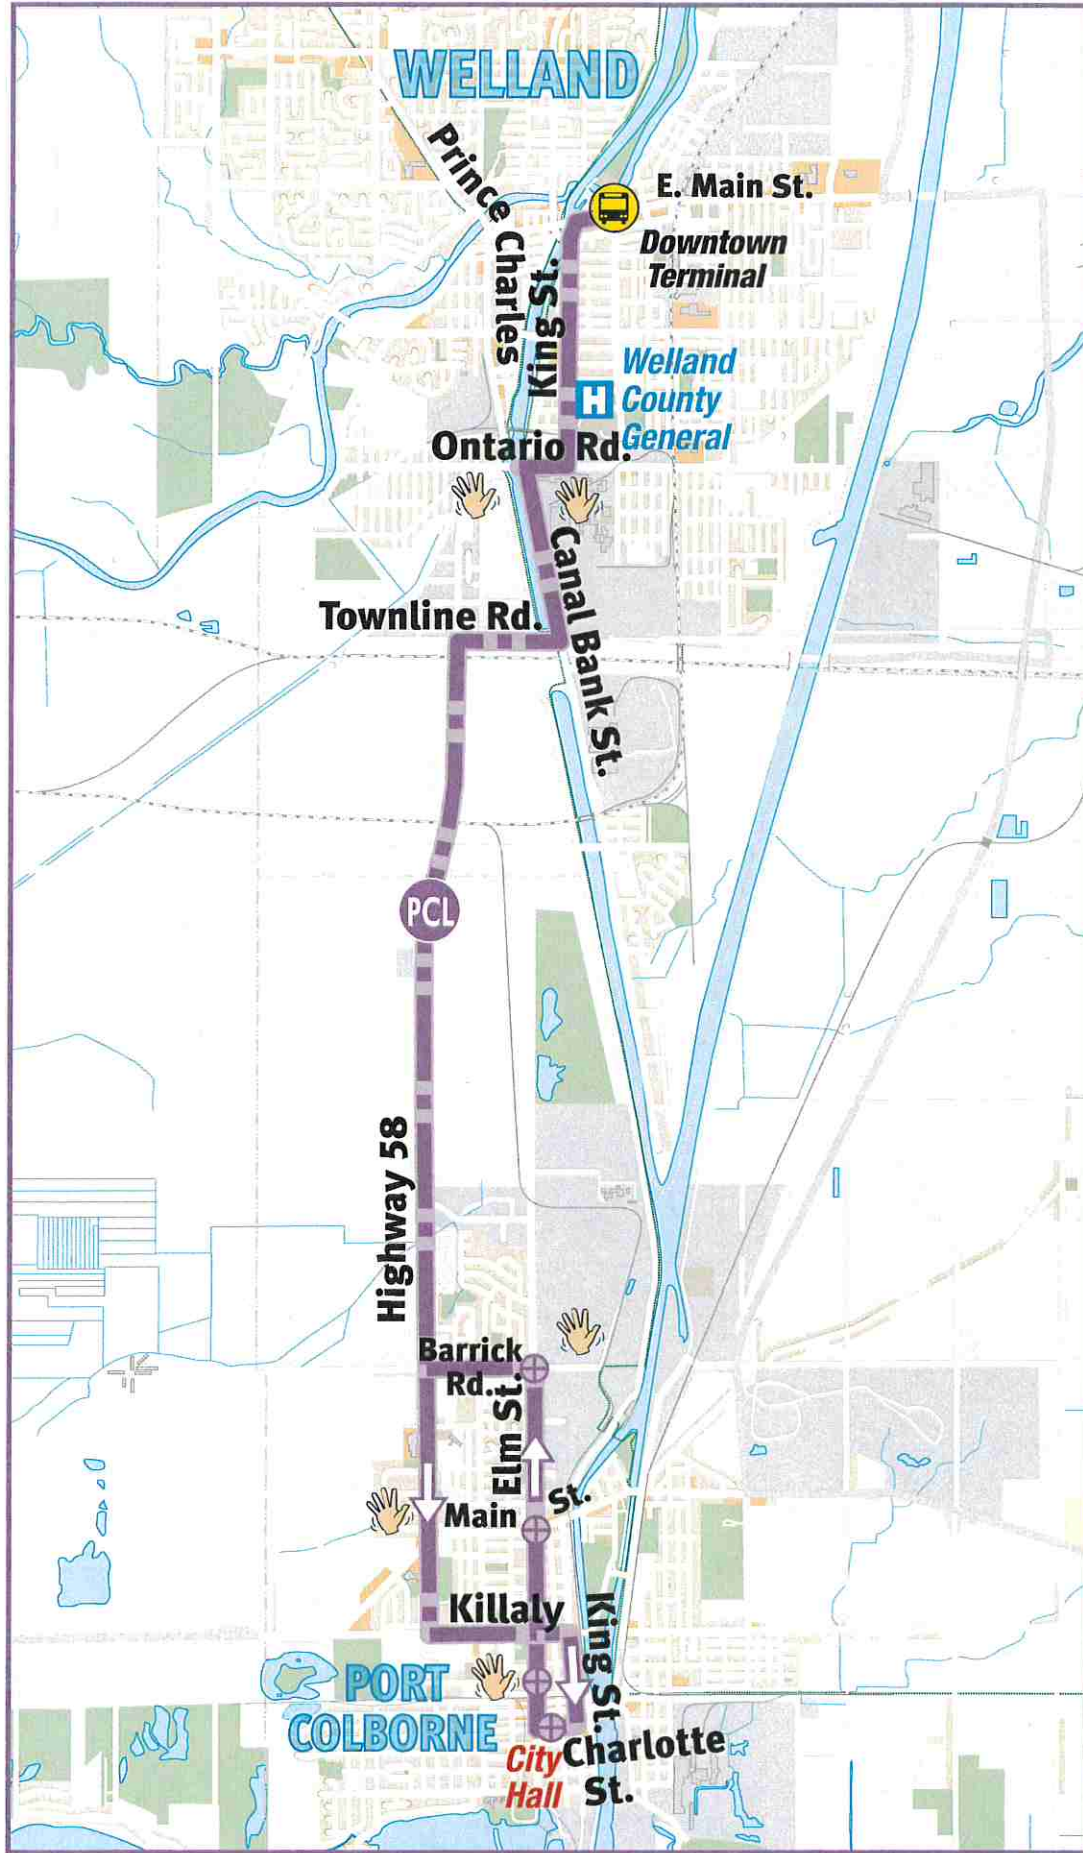

<b>25 PORT COLBORNE LINK</b>					
<b>👉 Flag Stop Bus Route 👈</b>					
<b>Time of Day</b>	<b>Port Colborne City Hall (Depart)</b>	<b>Ontario Rd. &amp; King St.</b>	<b>Welland DT Terminal (Depart)</b>	<b>Ontario Rd. &amp; King St.</b>	<b>Port Colborne City Hall (Arrive)</b>
<b>MONDAY - SATURDAY</b>					
<b>AM</b>	7:15	7:32	7:45	7:52	8:10
	8:15	8:32	8:45	8:52	9:10
	9:15	9:32	9:45		
<b>PM</b>	12:15	12:32	12:45	12:52	1:10
	1:15	1:32	1:45	1:52	2:10
	2:15	2:32	2:45		
			4:45	4:52	5:10
	5:15	5:32	5:45	5:52	6:10
	6:15	6:32	6:45	6:52	7:10
	7:15				

### **Flag Stop for Port Colborne only**

Fare Structure:

Link Service Cash \$4.00

Transfer Fee may apply \$1.00

Link Service Pass (10 rides) \$35.00

\* pass not valid on Regional trips

**Transit Information:**  
**905-735-1700 ext. 2291**  
**[www.welland.ca](http://www.welland.ca)**