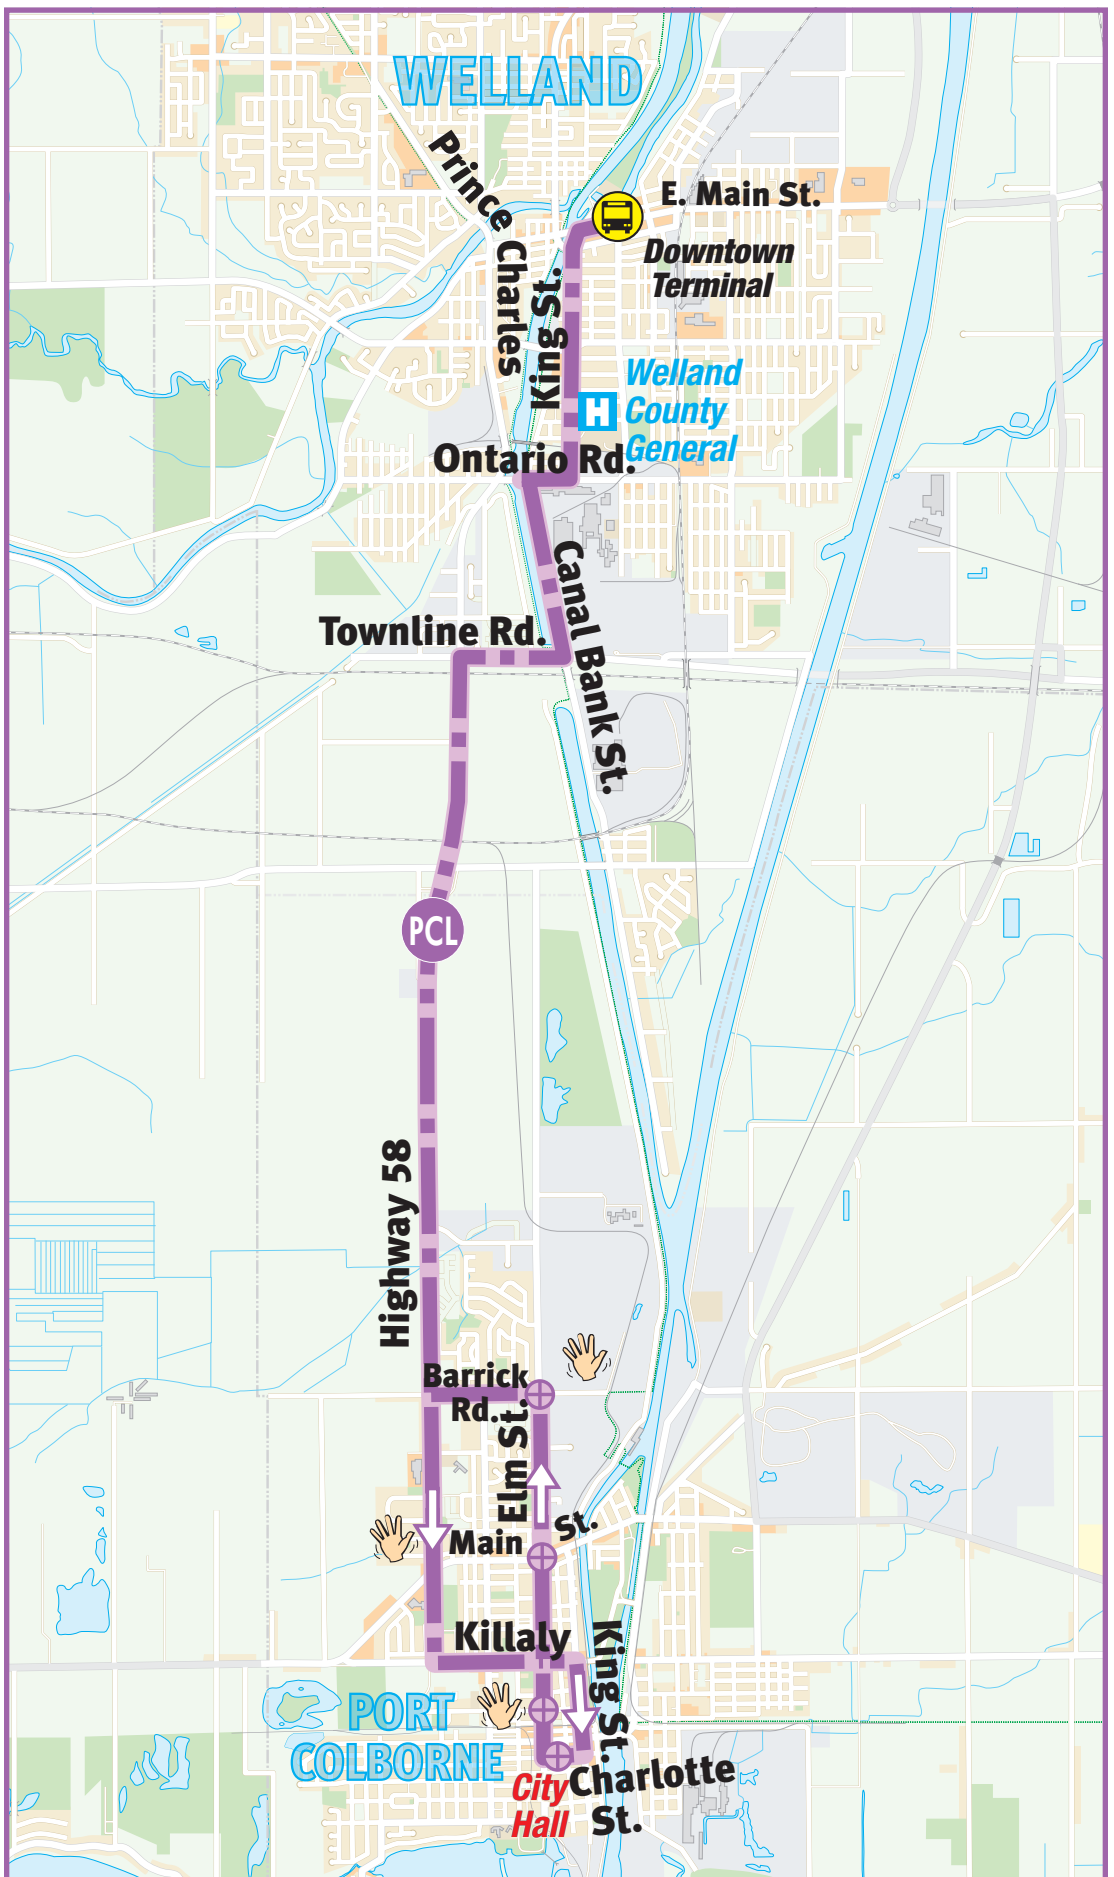

## 25 PORT COLBORNE LINK

👋 Flag Stop Bus Route 👋

Time of Day	Port Colborne City Hall (Depart)	Welland DT Terminal (Arrive)	Welland DT Terminal (Depart)	Port Colborne City Hall (Arrive)
<b>MONDAY - SATURDAY</b>				
<b>AM</b>	6:30	7:00	7:00	7:30
	7:30	8:00	8:00	8:30
	8:30	9:00	9:00	9:30
	9:30	10:00	-	-
<b>PM</b>	12:30	1:00	1:00	1:30
	1:30	2:00	2:00	2:30
	2:30	3:00	-	-
	-	-	4:30	5:00
	5:00	5:30	5:30	6:00
	6:00	6:30	6:30	7:00
	7:00	7:30	7:30	8:00*

\*Travels to Canal Bank & Ontario Rd. then out of service.

### Flag Stop for Port Colborne only

You can board the bus by waving to the driver as the bus approaches. Look for the waving hand symbol on the maps, which highlights areas where Flag Stop is in effect.