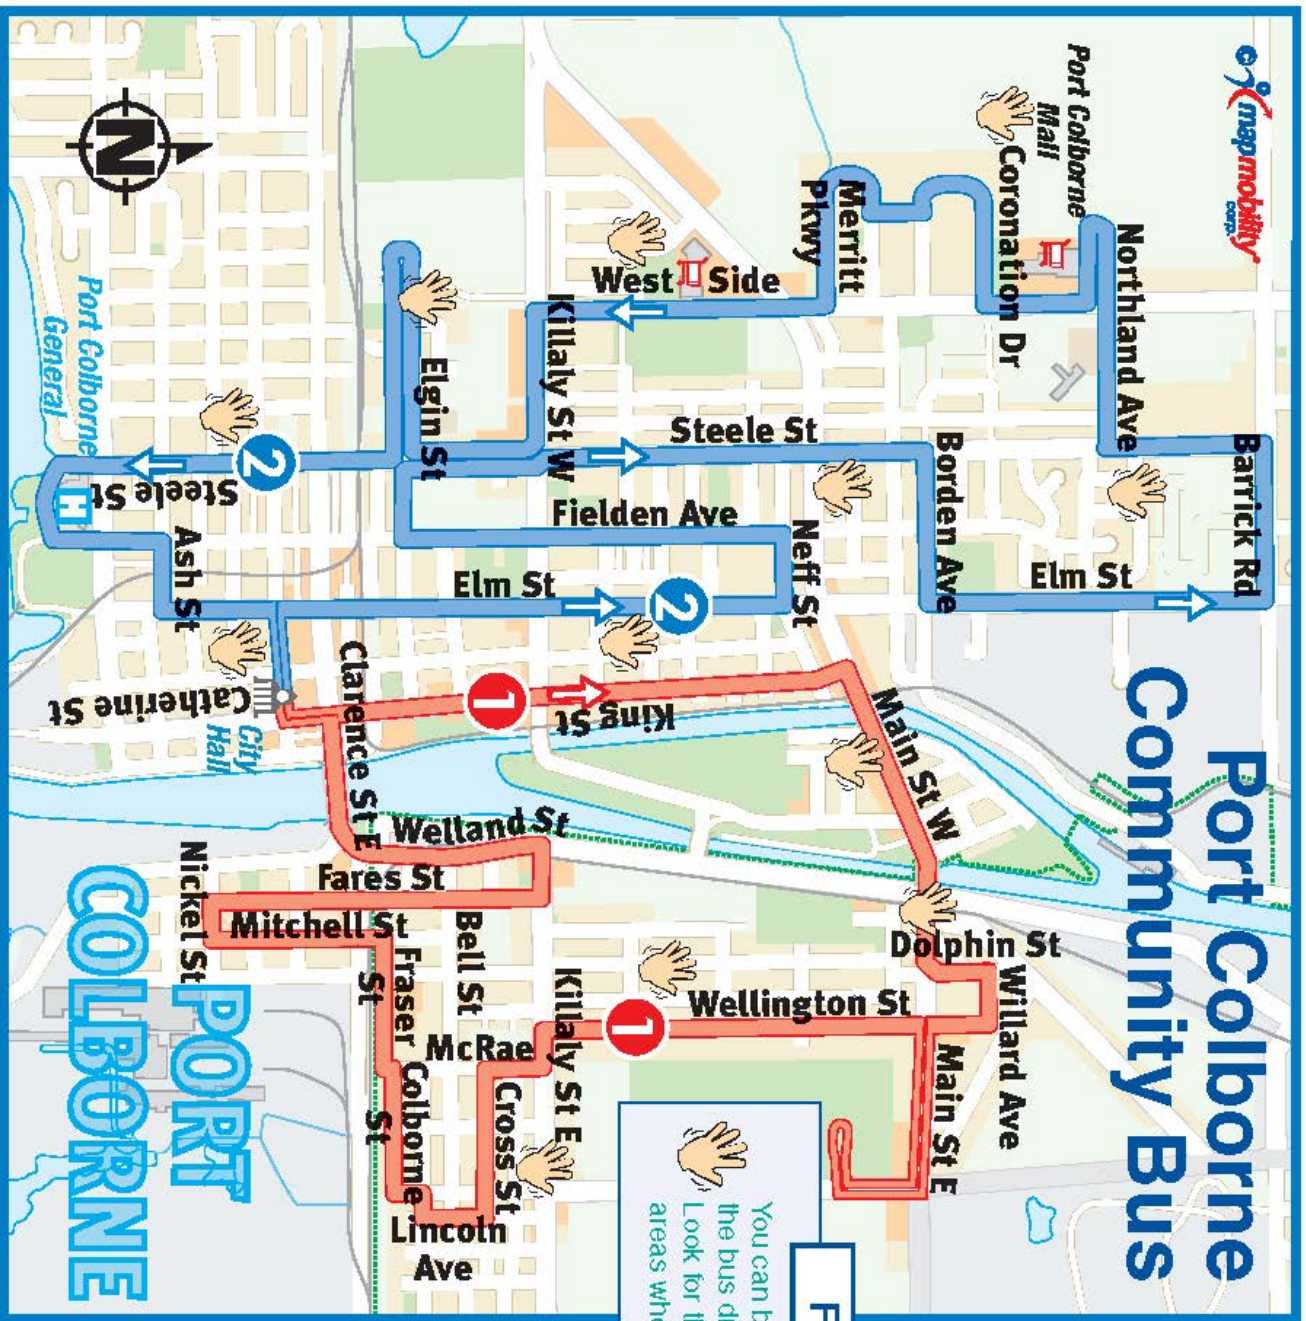

Port Colborne Community Bus

ROUTE SCHEDULES

1 - PORT COLBORNE EAST				
Flag Stop Bus Route				
Port Colborne City Hall (depart)	Vale Health & Wellness Centre	Colborne St. & McRae Ave.	Fares St. & Bell St.	Port Colborne City Hall (arrive)
Monday To Friday				
7:00 am	7:11 am	7:17 am	7:22 am	7:27 am
8:00 am	8:11 am	8:17 am	8:22 am	8:27 am
9:00 am	9:11 am	9:17 am	9:22 am	9:27 am
10:00 am	10:11 am	10:17 am	10:22 am	10:27 am
11:00 am	11:11 am	11:17 am	11:22 am	11:27 am
1:00 pm	1:11 pm	1:17 pm	1:22 pm	1:27 pm
2:00 pm	2:11 pm	2:17 pm	2:22 pm	2:27 pm
3:00 pm	3:11 pm	3:17 pm	3:22 pm	3:27 pm
4:00 pm	4:11 pm	4:17 pm	4:22 pm	4:27 pm
5:00 pm	5:11 pm	5:17 pm	5:22 pm	5:27 pm
2 - PORT COLBORNE WEST				
Flag Stop Bus Route				
Port Colborne City Hall (depart)	Killaly St. & Steele St.	Port Colborne Mall	Elgin St. & Steele St.	Port Colborne City Hall (arrive)
Monday To Friday				
7:30 am	7:37 am	7:42 am	7:50 am	7:57 am
8:30 am	8:37 am	8:42 am	8:50 am	8:57 am
9:30 am	9:37 am	9:42 am	9:50 am	9:57 am
10:30 am	10:37 am	10:42 am	10:50 am	10:57 am
11:30 am	11:37 am	11:42 am	11:50 am	11:57 am
1:30 pm	1:37 pm	1:42 pm	1:50 pm	1:57 pm
2:30 pm	2:37 pm	2:42 pm	2:50 pm	2:57 pm
3:30 pm	3:37 pm	3:42 pm	3:50 pm	3:57 pm
4:30 pm	4:37 pm	4:42 pm	4:50 pm	4:57 pm
5:30 pm	5:37 pm	5:42 pm	5:50 pm	5:57 pm

Port Colborne Community Bus

Flag Stop

You can board the bus by waving to the bus driver as the bus approaches. Look for this symbol which highlights areas where Flag Stop is in effect.

PORT COLBORNE